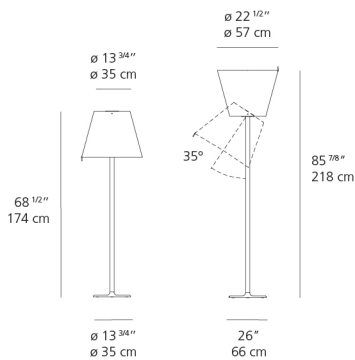

Lamp type	LED-T
Lamp	max 2X100W E26/A19
Lamp Included	No
Control type	DIMMABLE (On Cord)
Input Voltage	120V
Power consumption	N/A
Ballast	N/A

Colors & Finishes

Grey

Materials

- Base in painted zamac
- Stem in painted aluminum
- Diffuser in silk satin fabric

Features & Accessories

- Adjustable diffuser into three different positions

Dimensions

Packaging

2 Boxes

1 x 73-11/16" x 18-3/16" x 18-9/16" / 35.94 lbs - 187 cm x 46 cm x 47 cm / 16.3 kg

1 x 27-5/8" x 27-5/8" x 23-5/16" / 13.67 lbs - 70 cm x 70 cm x 59 cm / 6.2 kg

Light distribution

Diffused

Luminaire weight

20.94 lbs / 9.5 kg

Red = Max Cd. Through Vertical plane

Blue = Max Cd. Through Horizontal plane

Warranty

5 year Limited warranty,
Upon registration. Click [here](#)
to register your purchase.