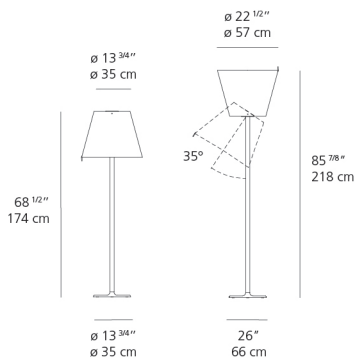

Melampo mega floor dimmable bronze

SPECIFICATIONS

0577028A

Design By

Adrien Gardère

Collection

Design

Specifications

Lamp type	LED-T
Lamp	max 2X100W E26/A19
Lamp Included	No
Control type	DIMMABLE (On Cord)
Input Voltage	120V
Power consumption	N/A
Ballast	N/A

Colors & Finishes

 Bronze

Materials

- Base in painted zamac
- Stem in painted aluminum
- Diffuser in silk satin fabric

Features & Accessories

- Adjustable diffuser into three different positions

Dimensions

Packaging

2 Boxes

1 x 73-11/16" x 18-3/16" x 18-9/16" / 35.94 lbs - 187 cm x 46 cm x 47 cm / 16.3 kg

1 x 27-5/8" x 27-5/8" x 23-5/16" / 13.67 lbs - 70 cm x 70 cm x 59 cm / 6.2 kg

Light distribution

Diffused

Luminaire weight

20.94 lbs / 9.5 kg

Red = Max Cd. Through Vertical plane

Blue = Max Cd. Through Horizontal plane

Warranty

5 year Limited warranty,
Upon registration. Click [here](#)
to register your purchase.