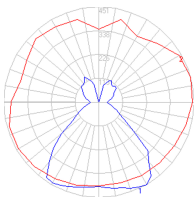

Features & Accessories

- Adjustable diffuser into three different positions

Dimensions

Packaging

2 Boxes

1 x 73-11/16" x 18-3/16" x 18-9/16" / 35.94 lbs - 187 cm x 46 cm x 47 cm / 16.3 kg

1 x 27-5/8" x 27-5/8" x 23-5/16" / 13.67 lbs - 70 cm x 70 cm x 59 cm / 6.2 kg

Light distribution

Diffused

Luminaire weight

20.94 lbs / 9.5 kg

Red = Max Cd. Through Vertical plane

Blue = Max Cd. Through Horizontal plane

Warranty

5 year Limited warranty,
Upon registration. Click [here](#)
to register your purchase.