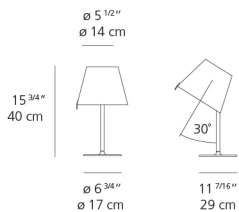

Lamp type	LED-T
Lamp	max 60W E12/G16.5
Lamp Included	No
Control type	On/Off (On Cord)
Input Voltage	120V
Power consumption	N/A
Ballast	N/A

Colors & Finishes

 Bronze

Materials

- Base in painted zamac
- Stem in painted aluminum
- Diffuser in silk satin fabric on a plastic frame

Features & Accessories

- Adjustable diffuser into two different positions

Dimensions

Packaging

1 Box

1 x 12-5/16" x 12-5/16" x 18-9/16" / 5.51 lbs - 31 cm x 31 cm x 47 cm / 2.5 kg

Light distribution

Direct/Indirect

Luminaire weight

2.65 lbs / 1.2 kg

Red = Max Cd. Through Vertical plane

Blue = Max Cd. Through Horizontal plane

Warranty

5 year Limited warranty,
Upon registration. Click [here](#)
to register your purchase.