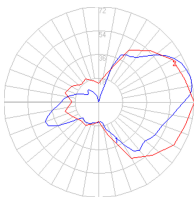

Features & Accessories

- Adjustable diffuser into two different positions

Dimensions

Packaging

1 Box

1 x 12-5/16" x 12-5/16" x 18-9/16" / 5.51 lbs - 31 cm x 31 cm x 47 cm / 2.5 kg

Light distribution

Direct/Indirect

Luminaire weight

2.65 lbs / 1.2 kg

Red = Max Cd. Through Vertical plane

Blue = Max Cd. Through Horizontal plane

Warranty

5 year Limited warranty,
Upon registration. Click [here](#)
to register your purchase.