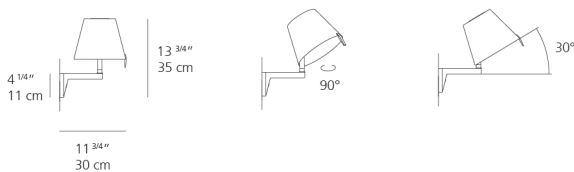

Lamp type	LED-T
Lamp	max 60W E12/G16.5
Lamp Included	No
Control type	On/Off (On Body) / Switch
Input Voltage	120V
Power consumption	N/A
Ballast	N/A

Colors & Finishes

Grey

Materials

- Wall support in painted aluminum
- Diffuser in silk satin fabric on a plastic frame

Features & Accessories

- Diffuser rotates at 45deg on each side of the median axis
- Diffuser adjusts into two different positions
- Dimmable 2-wire through wall switch and dimmable bulb

Dimensions

Packaging

1 Box

1 x 15" x 12-5/16" x 17-13/16" / 4.19 lbs - 38 cm x 31 cm x 45 cm / 1.9 kg

Light distribution

Diffused

Red = Max Cd. Through Vertical plane

Blue = Max Cd. Through Horizontal plane

Luminaire weight

1.32 lbs / .6 kg