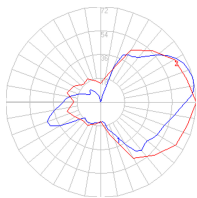

Features & Accessories

- Diffuser rotates at 45deg on each side of the median axis
- Diffuser adjusts into two different positions
- Dimmable 2-wire through wall switch and dimmable bulb

Dimensions

Packaging

1 Box

1 x 15" x 12-5/16" x 17-13/16" / 4.19 lbs - 38 cm x 31 cm x 45 cm / 1.9 kg

Light distribution

Diffused

Red = Max Cd. Through Vertical plane

Blue = Max Cd. Through Horizontal plane

Luminaire weight

1.32 lbs / .6 kg