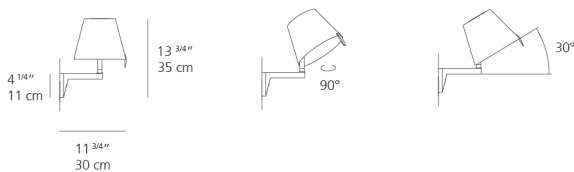

Lamp type	LED-T
Lamp	max 60W E12/G16.5
Lamp Included	No
Control type	On/Off (On Body) / Switch
Input Voltage	120V
Power consumption	N/A
Ballast	N/A

Colors & Finishes

 Bronze

Materials

- Wall support in painted aluminum
- Diffuser in silk satin fabric on a plastic frame

Features & Accessories

- Diffuser rotates at 45deg on each side of the median axis
- Diffuser adjusts into two different positions
- Dimmable 2-wire through wall switch and dimmable bulb

Dimensions

Packaging

1 Box

1 x 15" x 12-5/16" x 17-13/16" / 4.19 lbs - 38 cm x 31 cm x 45 cm / 1.9 kg

Light distribution

Diffused

Luminaire weight

1.32 lbs / .6 kg

Red = Max Cd. Through Vertical plane

Blue = Max Cd. Through Horizontal plane