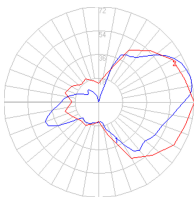

Features & Accessories

- Diffuser rotates at 45deg on each side of the median axis
- Diffuser adjusts into two different positions
- Dimmable 2-wire through wall switch and dimmable bulb

Dimensions

Packaging

1 Box

1 x 15" x 12-5/16" x 17-13/16" / 4.19 lbs - 38 cm x 31 cm x 45 cm / 1.9 kg

Light distribution

Diffused

Luminaire weight

1.32 lbs / .6 kg

Red = Max Cd. Through Vertical plane

Blue = Max Cd. Through Horizontal plane