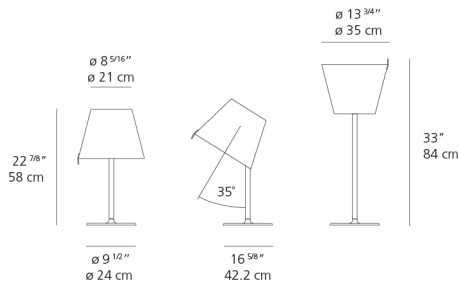

Lamp type	LED-T
Lamp	max 2X75W E26/A19
Lamp Included	No
Control type	On/Off (On Cord)
Input Voltage	120V
Power consumption	N/A
Ballast	N/A

Colors & Finishes

Grey

Materials

- Base in painted zamac
- Stem in painted aluminum
- Diffuser in silk satin fabric on a plastic frame

Features & Accessories

- Adjustable diffuser into three different positions

Dimensions

Packaging

1 Box

1 x 17" x 17" x 26-7/8" / 10.8 lbs - 43 cm x 43 cm x 68 cm / 4.9 kg

Light distribution

Direct/Indirect

Luminaire weight

7.05 lbs / 3.2 kg

Red = Max Cd. Through Vertical plane

Blue = Max Cd. Through Horizontal plane

Warranty

5 year Limited warranty, Upon registration. Click here to register your purchase.