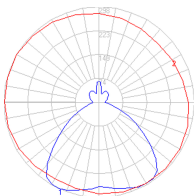

Features & Accessories

- Adjustable diffuser into three different positions

Dimensions

Packaging

1 Box

1 x 17" x 17" x 26-7/8" / 10.8 lbs - 43 cm x 43 cm x 68 cm / 4.9 kg

Light distribution

Direct/Indirect

Luminaire weight

7.05 lbs / 3.2 kg

Red = Max Cd. Through Vertical plane

Blue = Max Cd. Through Horizontal plane

Warranty

5 year Limited warranty, Upon registration. Click here to register your purchase.