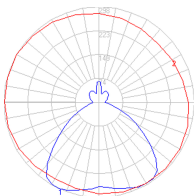

### Dimensions

### Packaging

1 Box

1 x 17" x 17" x 26-7/8" / 10.8 lbs - 43 cm x 43 cm x 68 cm / 4.9 kg

### Light distribution

Direct/Indirect

### Luminaire weight

7.05 lbs / 3.2 kg

Red = Max Cd. Through Vertical plane

Blue = Max Cd. Through Horizontal plane