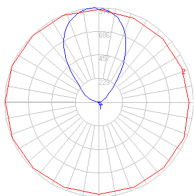

1 Box

1 x 12-1/8" x 7-3/4" x 4-5/8" / 4.14 lbs - 30.5 cm x 19.5 cm x 11.5 cm / 1.88 kg

Light distribution

Indirect

Luminaire weight

3.59 lbs / 1.63 kg

Red = Max Cd. Through Vertical plane

Blue = Max Cd. Through Horizontal plane