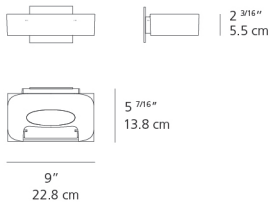

Melete wall LED 3000K

SPECIFICATIONS

1633018A

Design By

Pio & Tito Toso

Collection

Design

Specifications

Delivered lumens	1764.61lm
Light output ratio	62.59lm/W
Power consumption	28W
Led type	24W Array*
CCT (Correlated Color Temperature)	3000K
CRI (Color Rendering Index)	>93
Life expectancy	50000Hrs
Control type	Dimmable 2-Wire**
Input Voltage	120-277V
Driver	HATCH - 1 x XTC32-0700P-UNV-I

**Reverse or forward phase (120v only)

Colors & Finishes

☐ White

Materials

- Body in die-cast aluminum

Features & Accessories

Dimensions

Packaging

1 Box

1 x 12-1/8" x 7-3/4" x 4-5/8" / 4.14 lbs - 30.5 cm x 19.5 cm x 11.5 cm / 1.88 kg

Light distribution

Indirect

Luminaire weight

3.59 lbs / 1.63 kg

Red = Max Cd. Through Vertical plane

Blue = Max Cd. Through Horizontal plane

Warranty

5 year limited warranty,
Upon registration. Click here
to register your purchase.