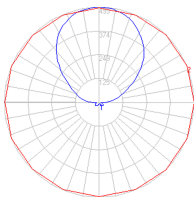

1 x 16-1/4" x 7-15/16" x 13" / 4.41 lbs - 41 cm x 20 cm x 33 cm / 2 kg

Light distribution

Indirect

Luminaire weight

2.2 lbs / 1 kg

Warranty

5 year limited warranty,
Upon registration. Click here
to register your purchase.

Red = Max Cd. Through Vertical plane

Blue = Max Cd. Through Horizontal plane