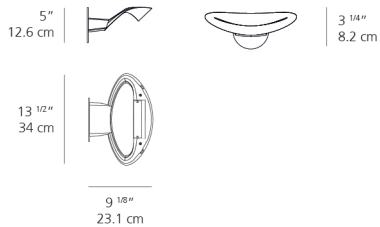

Delivered lumens	1815lm
Light output ratio	64.82lm/W
Power consumption	28W
Led type	26W C.O.B.*
CCT (Correlated Color Temperature)	3000K
CRI (Color Rendering Index)	>80
Life expectancy	50000Hrs
Control type	On/Off
Input Voltage	120-277V
Driver	ROAL - 1 x RSLD035-12

Colors & Finishes

White

Materials

- Body in die-cast aluminum painted

Features & Accessories

Dimensions

Packaging

1 Box

1 x 16-1/4" x 7-15/16" x 13" / 4.41 lbs - 41 cm x 20 cm x 33 cm / 2 kg

Light distribution

Indirect

Luminaire weight

2.2 lbs / 1 kg

Warranty

5 year limited warranty,
Upon registration. Click here
to register your purchase.