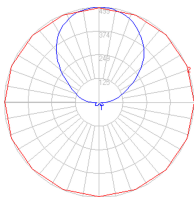

Luminaire weight

2.2 lbs / 1 kg