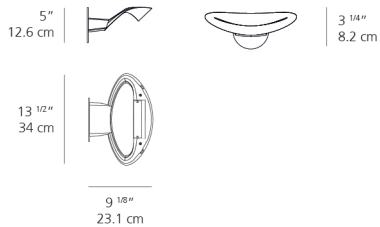

Delivered lumens	1815lm
Light output ratio	64.82lm/W
Power consumption	28W
Led type	26W C.O.B.*
CCT (Correlated Color Temperature)	2700K
CRI (Color Rendering Index)	>90
Life expectancy	50000Hrs
Control type	On/Off
Input Voltage	120-277V
Driver	ROAL - 1 x RSLD035-12

Colors & Finishes

White

Materials

- Body in die-cast aluminum painted

Features & Accessories

Dimensions

Packaging

1 Box

1 x 16-1/4" x 7-15/16" x 13" / 4.41 lbs - 41 cm x 20 cm x 33 cm / 2 kg

Light distribution

Indirect

Luminaire weight

2.2 lbs / 1 kg

Warranty

5 year limited warranty,
Upon registration. Click here
to register your purchase.