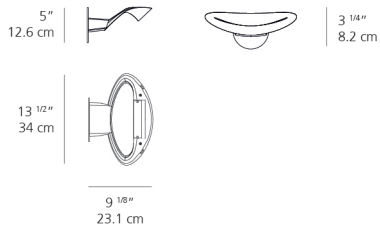

Delivered lumens	1815lm
Light output ratio	64.82lm/W
Power consumption	28W
Led type	26W C.O.B.*
CCT (Correlated Color Temperature)	2700K
CRI (Color Rendering Index)	>90
Life expectancy	50000Hrs
Control type	On/Off
Input Voltage	120-277V
Driver	ROAL - 1 x RSLD035-12

Colors & Finishes

Silver/Grey

Materials

- Body in die-cast aluminum painted

Features & Accessories

Dimensions

Packaging

1 Box

1 x 16-1/4" x 7-15/16" x 13" / 4.41 lbs - 41 cm x 20 cm x 33 cm / 2 kg

Light distribution

Indirect

Luminaire weight

2.2 lbs / 1 kg

Warranty

5 year limited warranty,
Upon registration. Click here
to register your purchase.