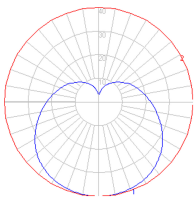

Dimensions

3 15/16"
10 cm

Packaging

1 Box

1 x 9-5/16" x 9-5/16" x 9-3/4" / 2.65 lbs - 23.5 cm x 23.5 cm x 24.5 cm / 1.2 kg

Light distribution

Diffused

Luminaire weight

1.57 lbs / .71 kg

Red = Max Cd. Through Vertical plane

Blue = Max Cd. Through Horizontal plane

Warranty

5 year limited warranty,
Upon registration. Click here
to register your purchase.