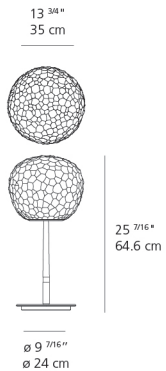

Meteorite 35 table with stem

SPECIFICATIONS

1705015A

Design By

Pio & Tito Toso

Collection

Design

Specifications

Lamp type	LED-T
Lamp	max 150W E26/A19
Lamp Included	No
Control type	DIMMABLE (On Cord)
Input Voltage	120V
Power consumption	115W
Ballast	N/A

Colors & Finishes

White (Head)

Chrome (Body)

Materials

- Diffuser in double layer artistic hand blown glass
- Stem in chromed metal finish
- Layered finish glass
- Acid etched

Features & Accessories

Dimensions

Packaging

2 Boxes

1 x 14-7/8" x 14-7/8" x 22-3/4" / 13.12 lbs - 37.5 cm x 37.5 cm x 57.5 cm / 5.95 kg

1 x 18-3/8" x 18-3/8" x 17-1/4" / 10.25 lbs - 46.5 cm x 46.5 cm x 43.5 cm / 4.65 kg

Light distribution

Diffused

Luminaire weight

15.74 lbs / 7.14 kg

Warranty

5 year Limited warranty,
Upon registration. Click [here](#)
to register your purchase.