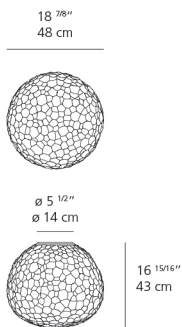

Meteorite 48 wall/ceiling E26/A19

1712018A

SPECIFICATIONS

Design By

Pio & Tito Toso

Collection

Design

Specifications

Lamp type	LED-T
Lamp	max 100W E26/A19
Lamp Included	No
Control type	Dimmable 2-Wire
Input Voltage	120V
Power consumption	115W
Ballast	N/A

Colors & Finishes

White

Materials

- Diffuser in handblown double layer artistic glass
- Base in technopolymer and steel

Features & Accessories

- Glass made by succession of glass molding, frosting, sandblasting and etching techniques

Dimensions

Packaging

1 Box

1 x 22-15/16" x 22-15/16" x 22-15/16" / 24.65 lbs - 58 cm x 58 cm x 58 cm / 11.18 kg