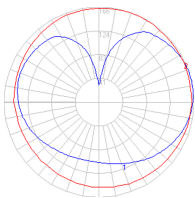

Luminaire weight

7.3 lbs / 3.31 kg

Warranty

5 year Limited warranty,
Upon registration. Click here
to register your purchase.

Red = Max Cd. Through Vertical plane

Blue = Max Cd. Through Horizontal plane