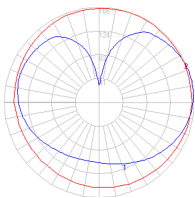

Features & Accessories

- Glass made by succession of glass molding, frosting, sandblasting and etching techniques
- Extended cable length

Dimensions

Ø 5 7/8"
Ø 15 cm

standard length
min. 19 3/4" - max. 49 3/16"
min. 50 cm - max. 125 cm

extended length
min. 19 3/4" - max. 216"
min. 50 cm - max. 548 cm

Ø 13 3/4"
Ø 35 cm

Packaging

1 Box

1 x 18-3/8" x 18-3/8" x 17-1/4" / 13.1 lbs - 46.5 cm x 46.5 cm x 43.5 cm / 5.94 kg

Light distribution

Diffused

Luminaire weight

7.78 lbs / 3.53 kg

Warranty

5 year Limited warranty,
Upon registration. Click here
to register your purchase.

Red = Max Cd. Through Vertical plane

Blue = Max Cd. Through Horizontal plane