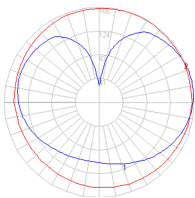

Features & Accessories

- Glass made by succession of glass molding, frosting, sandblasting and etching techniques
- Extended cable length

Dimensions

Ø 5 7/8"
Ø 15 cm

12 3/4"
30.7 cm

Ø 13 3/4"
Ø 35 cm

standard length
min. 19 3/4" - max. 49 3/16"
min. 50 cm - max. 125 cm

extended length
min. 19 3/4" - max. 216"
min. 50 cm - max. 548 cm

Packaging

1 Box

1 x 18-3/8" x 18-3/8" x 17-1/4" / 13.1 lbs - 46.5 cm x 46.5 cm x 43.5 cm / 5.94 kg

Light distribution

Diffused

Luminaire weight

7.78 lbs / 3.53 kg

Red = Max Cd. Through Vertical plane

Blue = Max Cd. Through Horizontal plane

Warranty

5 year Limited warranty,
Upon registration. Click here
to register your purchase.