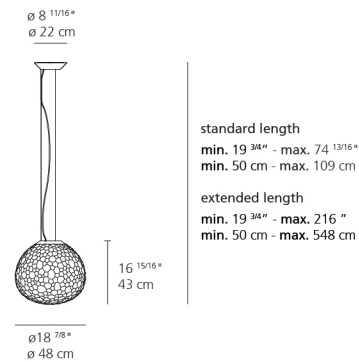

Meteorite 48 suspension E26/A19 extended length

SPECIFICATIONS

1713018A-EXT

Design By

Pio & Tito Toso

Collection

Design

Specifications

Lamp type	LED-T
Lamp	max 100W E26/A19
Lamp Included	No
Control type	Dimmable 2-Wire
Input Voltage	120V
Power consumption	N/A
Ballast	N/A

Colors & Finishes

White

Materials

- Diffuser in handblown double layer artistic glass
- Base in technopolymer and steel

Features & Accessories

- Glass made by succession of glass molding, frosting, sandblasting and etching techniques
- Extended cable length

Dimensions

Packaging

1 Box

1 x 22-15/16" x 22-15/16" x 22-15/16" / 26.92 lbs - 58 cm x 58 cm x 58 cm / 12.21 kg

Light distribution

Diffused

Luminaire weight

16.77 lbs / 7.61 kg

Warranty

5 year Limited warranty,
Upon registration. Click here
to register your purchase.