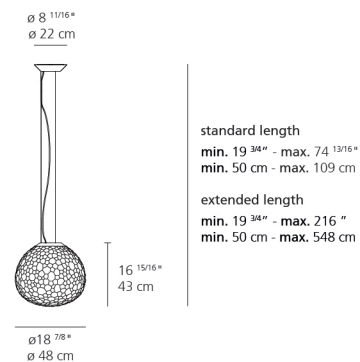

Meteorite 48 suspension E26/A19

SPECIFICATIONS

1713018A

Design By

Pio & Tito Toso

Collection

Design

Specifications

Lamp type	LED-T
Lamp	max 100W E26/A19
Lamp Included	No
Control type	Dimmable 2-Wire
Input Voltage	120V
Power consumption	115W
Ballast	N/A

Colors & Finishes

White

Materials

- Diffuser in handblown double layer artistic glass
- Base in technopolymer and steel

Features & Accessories

- Glass made by succession of glass molding, frosting, sandblasting and etching techniques
- Extended cable length

Dimensions

Packaging

1 Box

1 x 22-15/16" x 22-15/16" x 22-15/16" / 26.92 lbs - 58 cm x 58 cm x 58 cm / 12.21 kg

Light distribution

Diffused

Luminaire weight

16.77 lbs / 7.61 kg

Warranty

5 year Limited warranty,
Upon registration. Click here
to register your purchase.