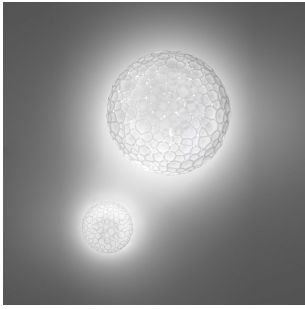

Meteorite 35 wall/ceiling E26/A19

SPECIFICATIONS

1701018A

Design By

Pio & Tito Toso

Collection

Design

Specifications

Lamp type	LED-T
Lamp	max 150W E26/A19
Lamp Included	No
Control type	Dimmable 2-Wire
Input Voltage	120V
Power consumption	N/A
Ballast	N/A

Colors & Finishes

White

Materials

- Diffuser in handblown double layer artistic glass
- Base in technopolymer and steel