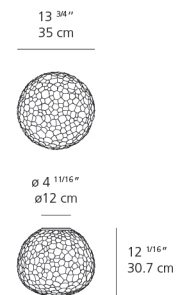

Meteorite 35 wall/ceiling E26/A19

SPECIFICATIONS

1701018A

Design By

Pio & Tito Toso

Collection

Design

Specifications

Lamp type	LED-T
Lamp	max 150W E26/A19
Lamp Included	No
Control type	Dimmable 2-Wire
Input Voltage	120V
Power consumption	N/A
Ballast	N/A

Colors & Finishes

White

Materials

- Diffuser in handblown double layer artistic glass
- Base in technopolymer and steel

Features & Accessories

- Glass made by succession of glass molding, frosting, sandblasting and etching techniques

Dimensions

Packaging

1 Box

1 x 18-3/8" x 18-3/8" x 17-1/4" / 11.55 lbs - 46.5 cm x 46.5 cm x 43.5 cm / 5.24 kg

Light distribution

Diffused

Luminaire weight

6.46 lbs / 2.93 kg

Warranty

5 year Limited warranty,
Upon registration. Click here
to register your purchase.

Red = Max Cd. Through Vertical plane

Blue = Max Cd. Through Horizontal plane