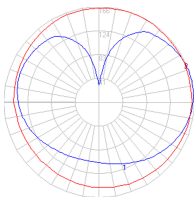

Features & Accessories

- Glass made by succession of glass molding, frosting, sandblasting and etching techniques

Dimensions

Packaging

1 Box

1 x 18-3/8" x 18-3/8" x 17-1/4" / 11.55 lbs - 46.5 cm x 46.5 cm x 43.5 cm / 5.24 kg

Light distribution

Diffused

Luminaire weight

6.46 lbs / 2.93 kg

Warranty

5 year Limited warranty,
Upon registration. Click here
to register your purchase.

Red = Max Cd. Through Vertical plane

Blue = Max Cd. Through Horizontal plane