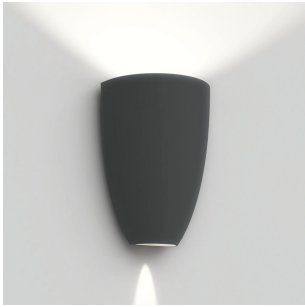

Molla wall 4000K anthracite grey

SPECIFICATIONS

T4190NLN18

Design By

Ernesto Gismondi

Collection

Outdoor

Colors & Finishes

Anthracite grey

Materials

- Body in aluminum
- Upper and lower diffusers in silkscreened tempered glass

Dimensions

Light distribution

Direct/Indirect

Red = Max Cd. Through Vertical plane

Blue = Max Cd. Through Horizontal plane

Specifications

Delivered lumens	407lm
Light output ratio	31.31lm/W
Power consumption	13W
Led type	X10W Array* + X2W Array*
CCT (Correlated Color Temperature)	4000K
CRI (Color Rendering Index)	>80
Life expectancy	50000Hrs
Control type	On/Off
Input Voltage	120V
Driver	MEAN WELL - 1 x APC-16-700
BUG Rating	B0-U3-G0

Features & Accessories

- Can be installed in both directions depending on desired lighting effect
- Electronic driver integrated
- Standard non dimmable
- For dimming options, please consult with your Artemide Sales Representative