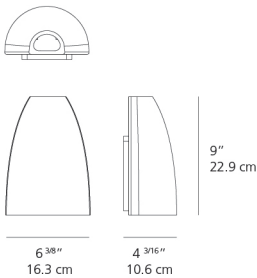

Anthracite grey

Materials

- Body in aluminum
- Upper and lower diffusers in silkscreened tempered glass

Dimensions

Light distribution

Direct/Indirect

Red = Max Cd. Through Vertical plane

Blue = Max Cd. Through Horizontal plane

Specifications

Delivered lumens	407lm
Light output ratio	31.31lm/W
Power consumption	13W
Led type	X10W Array* + X2W Array*
CCT (Correlated Color Temperature)	4000K
CRI (Color Rendering Index)	>80
Life expectancy	50000Hrs
Control type	On/Off
Input Voltage	120V
Driver	MEAN WELL - 1 x APC-16-700
BUG Rating	B0-U3-G0

Packaging

1 Box

1 x 14-11/16" x 14-11/16" x 7-1/8" / 6.33 lbs - 37 cm x 37 cm x 17.8 cm / 2.87 kg

Luminaire weight

4.41 lbs / 2 kg

Warranty

5 year limited warranty,
Upon registration. Click here
to register your purchase.