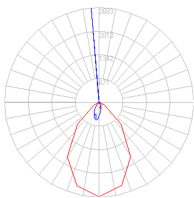

Anthracite grey

Materials

- Body in aluminum
- Upper and lower diffusers in silkscreened tempered glass

Dimensions

Light distribution

Direct/Indirect

Red = Max Cd. Through Vertical plane

Blue = Max Cd. Through Horizontal plane

Specifications

Delivered lumens	407lm
Light output ratio	31.31lm/W
Power consumption	13W
Led type	X10W Array* + X2W Array*
CCT (Correlated Color Temperature)	4000K
CRI (Color Rendering Index)	>80
Life expectancy	50000Hrs
Control type	On/Off
Input Voltage	120V
Driver	MEAN WELL - 1 x APC-16-700
BUG Rating	B0-U3-G0