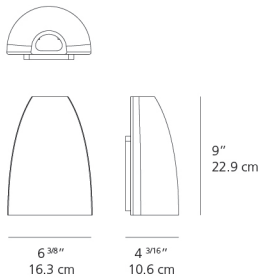

Dimensions

Packaging

1 Box

1 x 14-11/16" x 14-11/16" x 7-1/8" / 6.33 lbs - 37 cm x 37 cm x 17.8 cm / 2.87 kg

Light distribution

Direct/Indirect

Luminaire weight

4.41 lbs / 2 kg