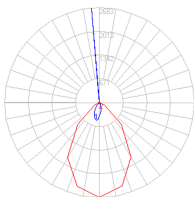

Delivered lumens	407lm
Light output ratio	31.31lm/W
Power consumption	13W
Led type	10W Array* + 2W Array*
CCT (Correlated Color Temperature)	3000K
CRI (Color Rendering Index)	>80
Life expectancy	50000Hrs
Control type	On/Off
Input Voltage	120V
Driver	MEAN WELL - 1 x APC-16-700
BUG Rating	B0-U3-G0

Dimensions

Packaging

1 Box

1 x 14-11/16" x 14-11/16" x 7-1/8" / 6.33 lbs - 37 cm x 37 cm x 17.8 cm / 2.87 kg

Light distribution

Direct/Indirect

Luminaire weight

4.41 lbs / 2 kg

Red = Max Cd. Through Vertical plane

Blue = Max Cd. Through Horizontal plane

Warranty

5 year limited warranty,
Upon registration. Click here
to register your purchase.