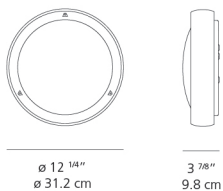

### Dimensions

### Luminaire weight

2.65 lbs / 1.2 kg

Red = Max Cd. Through Vertical plane  
Blue = Max Cd. Through Horizontal plane