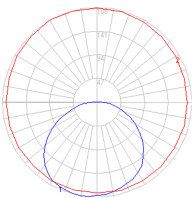

### Dimensions

### Packaging

1 Box

1 x 16-5/8" x 15" x 15-7/16" / 2.93 lbs - 42 cm x 38 cm x 39 cm / 1.33 kg

### Light distribution

Diffused

### Luminaire weight

2.65 lbs / 1.2 kg

Red = Max Cd. Through Vertical plane  
Blue = Max Cd. Through Horizontal plane