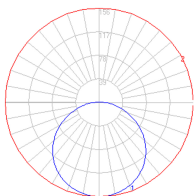

Dimensions

Packaging

1 Box

1 x 16-5/8" x 15" x 15-7/16" / 2.93 lbs - 42 cm x 38 cm x 39 cm / 1.33 kg

Light distribution

Diffused

Luminaire weight

2.65 lbs / 1.2 kg

Red = Max Cd. Through Vertical plane
Blue = Max Cd. Through Horizontal plane

Warranty

5 year limited warranty,
Upon registration. Click here
to register your purchase.