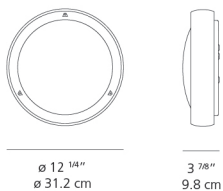

Niki wall/ceiling LED 3000K p. aluminum w/prismatic glass diffuser SPECIFICATIONS

L2280198

Design By

Ernesto Gismondi

Collection

Outdoor

Specifications

Delivered lumens	483lm
Light output ratio	36lm/W
Power consumption	13W
Led type	11W Array*
CCT (Correlated Color Temperature)	3000K
CRI (Color Rendering Index)	>80
Life expectancy	50000Hrs
Control type	On/Off
Input Voltage	120-277V
Driver	N/A
BUG Rating	B0-U1-G0

Dimensions

Packaging

1 Box

1 x 16-5/8" x 15" x 15-7/16" / 2.93 lbs - 42 cm x 38 cm x 39 cm / 1.33 kg

Light distribution

Diffused

Luminaire weight

2.65 lbs / 1.2 kg