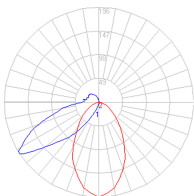

Dimensions

Packaging

1 Box

1 x 11-1/2" x 11-1/2" x 25-5/16" / 11.6 lbs - 29 cm x 29 cm x 64 cm / 5.26 kg

Light distribution

Direct

Luminaire weight

7.94 lbs / 3.6 kg

Red = Max Cd. Through Vertical plane

Blue = Max Cd. Through Horizontal plane

Warranty

5 year limited warranty, Upon registration. Click here to register your purchase.