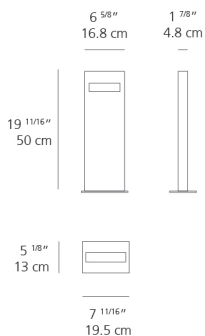

Dimensions

Packaging

1 Box

1 x 11-1/2" x 11-1/2" x 25-5/16" / 11.6 lbs - 29 cm x 29 cm x 64 cm / 5.26 kg

Light distribution

Direct

Luminaire weight

7.94 lbs / 3.6 kg