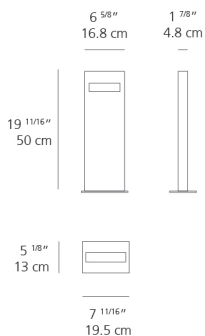

### Dimensions

### Packaging

1 Box

1 x 11-1/2" x 11-1/2" x 25-5/16" / 11.6 lbs - 29 cm x 29 cm x 64 cm / 5.26 kg

### Luminaire weight

7.94 lbs / 3.6 kg

Red = Max Cd. Through Vertical plane

Blue = Max Cd. Through Horizontal plane