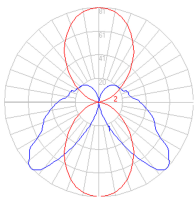

### Dimensions

### Light distribution

Direct

### Luminaire weight

11.49 lbs / 5.21 kg

Red = Max Cd. Through Vertical plane

Blue = Max Cd. Through Horizontal plane