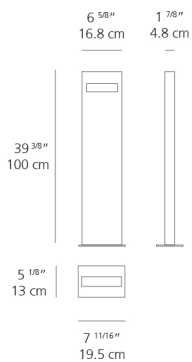

### Dimensions

### Packaging

1 Box

1 x 46-1/8" x 11-7/8" x 8-3/16" / 16.62 lbs - 117 cm x 30 cm x 20.5 cm / 7.54 kg

### Luminaire weight

11.49 lbs / 5.21 kg

Red = Max Cd. Through Vertical plane

Blue = Max Cd. Through Horizontal plane