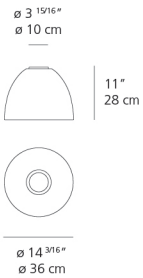

Lamp type	LED-T
Lamp	max 100W E26/A19
Lamp Included	No
Control type	Dimmable 2-Wire
Input Voltage	120V
Power consumption	N/A
Ballast	N/A

Colors & Finishes

Aluminum

Materials

- Body of lamp in aluminum
- Lower diffuser in polycarbonate

Features & Accessories

- Subtle indirect lighting creating a halo on the ceiling

Dimensions

Packaging

1 Box

1 x 18-3/16" x 18-3/16" x 17-7/16" / 8.71 lbs - 46 cm x 46 cm x 44 cm / 3.95 kg

Light distribution

Direct/Indirect

Luminaire weight

4.08 lbs / 1.85 kg

Red = Max Cd. Through Vertical plane

Blue = Max Cd. Through Horizontal plane

Warranty

5 year Limited warranty,
Upon registration. Click here
to register your purchase.