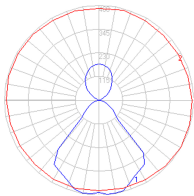

Features & Accessories

- Subtle indirect lighting creating a halo on the ceiling

Dimensions

Packaging

1 Box

1 x 18-3/16" x 18-3/16" x 17-7/16" / 8.71 lbs - 46 cm x 46 cm x 44 cm / 3.95 kg

Light distribution

Direct/Indirect

Luminaire weight

4.08 lbs / 1.85 kg

Red = Max Cd. Through Vertical plane

Blue = Max Cd. Through Horizontal plane

Warranty

5 year Limited warranty,
Upon registration. Click here
to register your purchase.