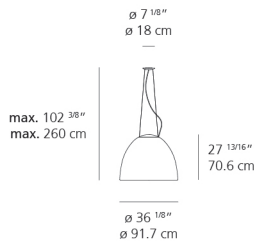

### Specifications

Delivered lumens	N/A
Light output ratio	N/A
Power consumption	124.8W
Led type	121W C.O.B.*
CCT (Correlated Color Temperature)	3000K
CRI (Color Rendering Index)	>93
Life expectancy	50000Hrs
Control type	Dimmable 0-10V
Input Voltage	120-277V
Driver	INVENTRONICS - 1 x EUC-150S140DTA

### Dimensions

### Luminaire weight

23.15 lbs / 10.5 kg