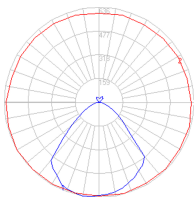

Features & Accessories

- Subtle indirect lighting creating a halo on the ceiling

Dimensions

Packaging

1 Box

1 x 26" x 26" x -1/2" / 18.96 lbs - 66 cm x 66 cm x 62 cm / 8.6 kg

Light distribution

Direct/Indirect

Luminaire weight

8.6 lbs / 3.9 kg

Warranty

5 year Limited warranty,
Upon registration. Click here
to register your purchase.

Red = Max Cd. Through Vertical plane
Blue = Max Cd. Through Horizontal plane