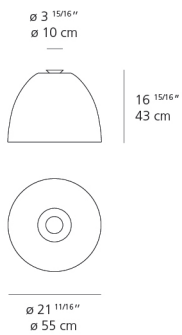

Lamp type	LED-T
Lamp	max 150W E26/A19
Lamp Included	No
Control type	Dimmable 2-Wire
Input Voltage	120V
Power consumption	N/A
Ballast	N/A

Colors & Finishes

■ Anthracite grey

Materials

- Body of lamp in aluminum
- Lower diffuser in polycarbonate

Features & Accessories

- Subtle indirect lighting creating a halo on the ceiling

Dimensions

Packaging

1 Box

1 x 26" x 26" x -1/2" / 18.96 lbs - 66 cm x 66 cm x 62 cm / 8.6 kg

Light distribution

Direct/Indirect

Luminaire weight

8.6 lbs / 3.9 kg

Warranty

5 year Limited warranty,
Upon registration. Click here
to register your purchase.

Red = Max Cd. Through Vertical plane
Blue = Max Cd. Through Horizontal plane