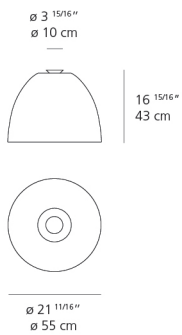

Nur ceiling 150W E26/A19 aluminum

SPECIFICATIONS

A244618

Design By

Ernesto Gismondi

Collection

Design

Specifications

Lamp type	LED-T
Lamp	max 150W E26/A19
Lamp Included	No
Control type	Dimmable 2-Wire
Input Voltage	120V
Power consumption	N/A
Ballast	N/A

Colors & Finishes

Aluminum

Materials

- Body of lamp in aluminum
- Lower diffuser in polycarbonate

Features & Accessories

- Subtle indirect lighting creating a halo on the ceiling

Dimensions

Packaging

1 Box

1 x 26" x 26" x -1/2" / 18.96 lbs - 66 cm x 66 cm x 62 cm / 8.6 kg

Light distribution

Direct/Indirect

Luminaire weight

8.6 lbs / 3.9 kg

Warranty

5 year Limited warranty,
Upon registration. Click here
to register your purchase.

Red = Max Cd. Through Vertical plane

Blue = Max Cd. Through Horizontal plane