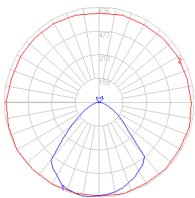

Features & Accessories

- Subtle indirect lighting creating a halo on the ceiling

Dimensions

Packaging

1 Box

1 x 26" x 26" x -1/2" / 18.96 lbs - 66 cm x 66 cm x 62 cm / 8.6 kg

Light distribution

Direct/Indirect

Luminaire weight

8.6 lbs / 3.9 kg

Warranty

5 year Limited warranty,
Upon registration. Click here
to register your purchase.

Red = Max Cd. Through Vertical plane

Blue = Max Cd. Through Horizontal plane