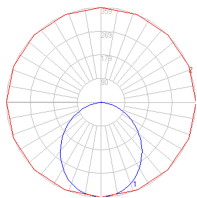

Dimensions

Packaging

1 Box

1 x 19-13/16" x 19-13/16" x 19-13/16" / 9.37 lbs - 50 cm x 50 cm x 50 cm / 4.25 kg

Light distribution

Direct/Indirect

Luminaire weight

4.96 lbs / 2.25 kg

Warranty

5 year limited warranty,
Upon registration. Click here
to register your purchase.

Red = Max Cd. Through Vertical plane

Blue = Max Cd. Through Horizontal plane