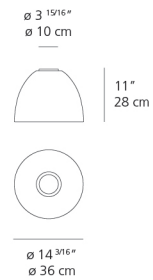

| | |
|------------------------------------|-------------------------------|
| Delivered lumens | 918lm |
| Light output ratio | 34.13lm/W |
| Power consumption | 26.9W |
| Led type | 23W C.O.B.* |
| CCT (Correlated Color Temperature) | 3000K |
| CRI (Color Rendering Index) | >93 |
| Life expectancy | 50000Hrs |
| Control type | Dimmable 2-Wire** |
| Input Voltage | 120-277V |
| Driver | HATCH - 1 x XTC32-0700P-UNV-I |

Dimensions

Packaging

1 Box

1 x 19-13/16" x 19-13/16" x 19-13/16" / 9.37 lbs - 50 cm x 50 cm x 50 cm / 4.25 kg

Light distribution

Direct/Indirect

Luminaire weight

4.96 lbs / 2.25 kg