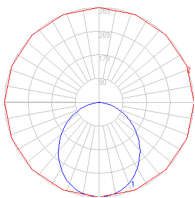

Dimensions

Packaging

1 Box

1 x 19-13/16" x 19-13/16" x 19-13/16" / 9.37 lbs - 50 cm x 50 cm x 50 cm / 4.25 kg

Light distribution

Direct/Indirect

Luminaire weight

4.96 lbs / 2.25 kg

Red = Max Cd. Through Vertical plane

Blue = Max Cd. Through Horizontal plane

Warranty

5 year limited warranty,
Upon registration. Click here
to register your purchase.