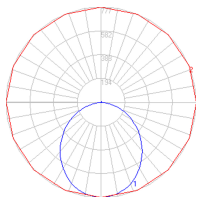

### Dimensions

### Packaging

1 Box

1 x 26" x 26" x -1/2" / 17.86 lbs - 66 cm x 66 cm x 62 cm / 8.1 kg

### Light distribution

Direct/Indirect

### Luminaire weight

5.73 lbs / 2.6 kg

Red = Max Cd. Through Vertical plane

Blue = Max Cd. Through Horizontal plane