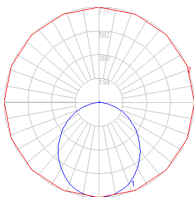

Dimensions

Packaging

1 Box

1 x 26" x 26" x -1/2" / 17.86 lbs - 66 cm x 66 cm x 62 cm / 8.1 kg

Light distribution

Direct/Indirect

Luminaire weight

5.73 lbs / 2.6 kg

Warranty

5 year limited warranty,
Upon registration. Click here
to register your purchase.

Red = Max Cd. Through Vertical plane

Blue = Max Cd. Through Horizontal plane