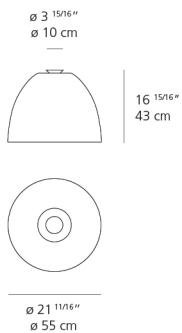

Dimensions

Packaging

1 Box

1 x 26" x 26" x -1/2" / 17.86 lbs - 66 cm x 66 cm x 62 cm / 8.1 kg

Light distribution

Direct/Indirect

Luminaire weight

5.73 lbs / 2.6 kg