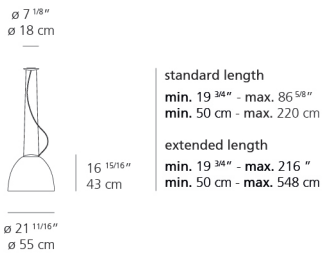

Nur LED suspension 0-10V dimming extended length anthracite grey SPECIFICATIONS

A243308-EXT

Design By

Ernesto Gismondi

Collection

Design

Specifications

Delivered lumens	1816lm
Light output ratio	41.84lm/W
Power consumption	43.4W
Led type	42W C.O.B.*
CCT (Correlated Color Temperature)	3000K
CRI (Color Rendering Index)	>93
Life expectancy	50000Hrs
Control type	Dimmable 0-10V
Input Voltage	120-277V
Driver	ADVANCE - 1 x XI050C105V052DNM1

Colors & Finishes

■ Anthracite grey

Materials

- Body of lamp in aluminum
- Upper cap in borosilicate sanded glass

Features & Accessories

- Extended cable length

Dimensions

Packaging

1 Box

1 x 26" x 26" x -1/2" / 17.86 lbs - 66 cm x 66 cm x 62 cm / 8.1 kg

Light distribution

Direct/Indirect

Red = Max Cd. Through Vertical plane

Blue = Max Cd. Through Horizontal plane

Luminaire weight

5.73 lbs / 2.6 kg