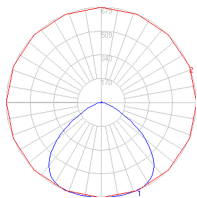

1 Box

1 x 26" x 26" x -1/2" / 17.86 lbs - 66 cm x 66 cm x 62 cm / 8.1 kg

Light distribution

Direct/Indirect

Red = Max Cd. Through Vertical plane

Blue = Max Cd. Through Horizontal plane

Luminaire weight

5.73 lbs / 2.6 kg