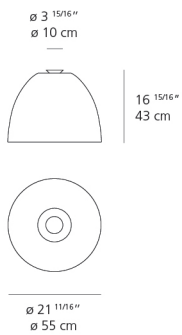

### Dimensions

### Luminaire weight

5.73 lbs / 2.6 kg

Red = Max Cd. Through Vertical plane

Blue = Max Cd. Through Horizontal plane