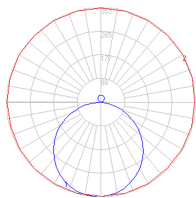

### Dimensions

### Packaging

1 Box

1 x 26" x 26" x -1/2" / 17.86 lbs - 66 cm x 66 cm x 62 cm / 8.1 kg

### Light distribution

Direct/Indirect

### Luminaire weight

5.73 lbs / 2.6 kg

Red = Max Cd. Through Vertical plane

Blue = Max Cd. Through Horizontal plane