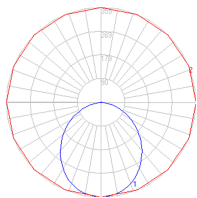

Dimensions

Packaging

1 Box

1 x 19-13/16" x 19-13/16" x 19-13/16" / 9.37 lbs - 50 cm x 50 cm x 50 cm / 4.25 kg

Light distribution

Direct/Indirect

Luminaire weight

4.96 lbs / 2.25 kg

Red = Max Cd. Through Vertical plane

Blue = Max Cd. Through Horizontal plane

Warranty

5 year limited warranty,
Upon registration. Click here
to register your purchase.