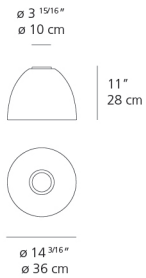

Delivered lumens	918lm
Light output ratio	34.13lm/W
Power consumption	26.9W
Led type	23W C.O.B.*
CCT (Correlated Color Temperature)	3000K
CRI (Color Rendering Index)	>93
Life expectancy	50000Hrs
Control type	Dimmable 2-Wire**
Input Voltage	120-277V
Driver	HATCH - 1 x XTC32-0700P-UNV-I

Dimensions

Packaging

1 Box

1 x 19-13/16" x 19-13/16" x 19-13/16" / 9.37 lbs - 50 cm x 50 cm x 50 cm / 4.25 kg

Light distribution

Direct/Indirect

Luminaire weight

4.96 lbs / 2.25 kg