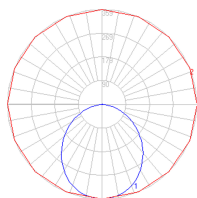

Luminaire weight

4.96 lbs / 2.25 kg

Red = Max Cd. Through Vertical plane

Blue = Max Cd. Through Horizontal plane

Warranty

5 year limited warranty, Upon registration. Click here to register your purchase.