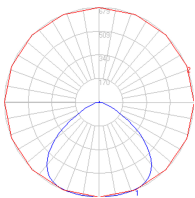

## Dimensions

## Packaging

1 Box

1 x 19-13/16" x 19-13/16" x 19-13/16" / 9.37 lbs - 50 cm x 50 cm x 50 cm / 4.25 kg

## Light distribution

Direct/Indirect

## Luminaire weight

4.96 lbs / 2.25 kg

Red = Max Cd. Through Vertical plane

Blue = Max Cd. Through Horizontal plane