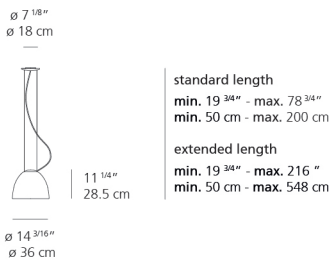

## Specifications

Delivered lumens	918lm
Light output ratio	34.13lm/W
Power consumption	26.9W
Led type	23W C.O.B.*
CCT (Correlated Color Temperature)	3000K
CRI (Color Rendering Index)	>93
Life expectancy	50000Hrs
Control type	Dimmable 2-Wire**
Input Voltage	120-277V
Driver	HATCH - 1 x XTC32-0700P-UNV-I

## Dimensions

## Luminaire weight

4.96 lbs / 2.25 kg

Red = Max Cd. Through Vertical plane

Blue = Max Cd. Through Horizontal plane