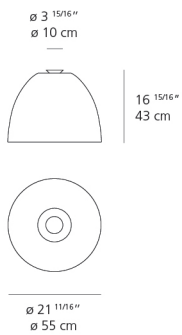

Dimensions

Packaging

1 Box

1 x 26" x 26" x -1/2" / 17.86 lbs - 66 cm x 66 cm x 62 cm / 8.1 kg

Light distribution

Direct/Indirect

Luminaire weight

5.73 lbs / 2.6 kg