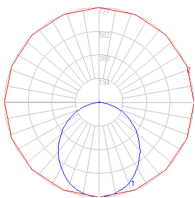

Dimensions

Packaging

1 Box

1 x 26" x 26" x -1/2" / 17.86 lbs - 66 cm x 66 cm x 62 cm / 8.1 kg

Light distribution

Direct/Indirect

Luminaire weight

5.73 lbs / 2.6 kg

Red = Max Cd. Through Vertical plane

Blue = Max Cd. Through Horizontal plane

Warranty

5 year limited warranty,
Upon registration. Click here
to register your purchase.