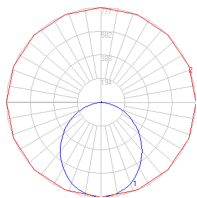

Dimensions

Packaging

1 Box

1 x 26" x 26" x -1/2" / 17.86 lbs - 66 cm x 66 cm x 62 cm / 8.1 kg

Light distribution

Direct/Indirect

Luminaire weight

5.73 lbs / 2.6 kg

Red = Max Cd. Through Vertical plane

Blue = Max Cd. Through Horizontal plane

Warranty

5 year limited warranty,
Upon registration. Click here
to register your purchase.