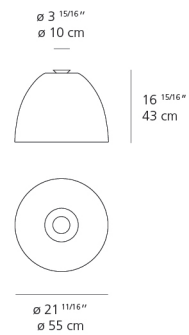

Dimensions

Packaging

1 Box

1 x 26" x 26" x -1/2" / 17.86 lbs - 66 cm x 66 cm x 62 cm / 8.1 kg

Light distribution

Direct/Indirect