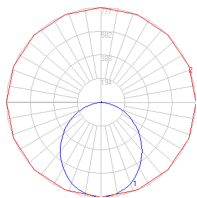

1 Box

1 x 26" x 26" x -1/2" / 17.86 lbs - 66 cm x 66 cm x 62 cm / 8.1 kg

Light distribution

Direct/Indirect

Luminaire weight

5.73 lbs / 2.6 kg

Warranty

5 year limited warranty,
Upon registration. Click here
to register your purchase.

Red = Max Cd. Through Vertical plane

Blue = Max Cd. Through Horizontal plane