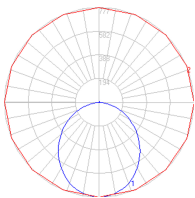

Luminaire weight

5.73 lbs / 2.6 kg

Warranty

5 year limited warranty,
Upon registration. Click here
to register your purchase.

Red = Max Cd. Through Vertical plane

Blue = Max Cd. Through Horizontal plane