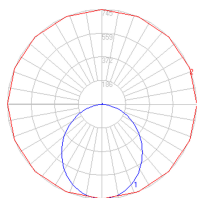

## Dimensions

## Light distribution

Direct/Indirect

Red = Max Cd. Through Vertical plane

Blue = Max Cd. Through Horizontal plane