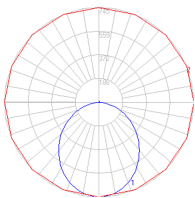

### Dimensions

### Packaging

1 Box

1 x 26" x 26" x -1/2" / 17.86 lbs - 66 cm x 66 cm x 62 cm / 8.1 kg

### Light distribution

Direct/Indirect

### Luminaire weight

5.73 lbs / 2.6 kg

Red = Max Cd. Through Vertical plane

Blue = Max Cd. Through Horizontal plane