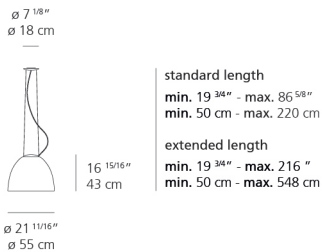

### Specifications

Delivered lumens	1816lm
Light output ratio	43.23lm/W
Power consumption	43.4W
Led type	40W C.O.B.*
CCT (Correlated Color Temperature)	3000K
CRI (Color Rendering Index)	>93
Life expectancy	50000Hrs
Control type	Dimmable 0-10V
Input Voltage	120-277V
Driver	ADVANCE - 1 x XI050C105V052DNM1

### Dimensions

### Luminaire weight

5.73 lbs / 2.6 kg

Red = Max Cd. Through Vertical plane

Blue = Max Cd. Through Horizontal plane