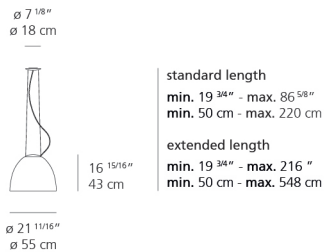

Nur LED suspension 0-10V dimming extended length gloss orange SPECIFICATIONS

A243468-EXT

Design By

Ernesto Gismondi

Collection

Design

Specifications

Delivered lumens	1816lm
Light output ratio	43.23lm/W
Power consumption	43.4W
Led type	42W C.O.B.*
CCT (Correlated Color Temperature)	3000K
CRI (Color Rendering Index)	>93
Life expectancy	50000Hrs
Control type	Dimmable 0-10V
Input Voltage	120-277V
Driver	ADVANCE - 1 x XI050C105V052DNM1

Colors & Finishes

 Gloss orange

Materials

- Body of lamp in aluminum
- Bottom diffuser in thermoplastic material
- Upper cap in borosilicate sanded glass

Features & Accessories

- Extended cable length

Dimensions

Packaging

1 Box

1 x 26" x 26" x -1/2" / 17.86 lbs - 66 cm x 66 cm x 62 cm / 8.1 kg

Light distribution

Direct/Indirect

Luminaire weight

5.73 lbs / 2.6 kg

Red = Max Cd. Through Vertical plane