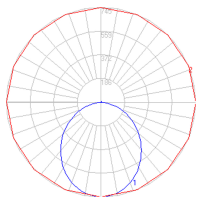

Packaging

1 Box

1 x 26" x 26" x -1/2" / 17.86 lbs - 66 cm x 66 cm x 62 cm / 8.1 kg

Light distribution

Direct/Indirect

Luminaire weight

5.73 lbs / 2.6 kg

Red = Max Cd. Through Vertical plane

Blue = Max Cd. Through Horizontal plane

Warranty

5 year limited warranty,
Upon registration. Click here
to register your purchase.