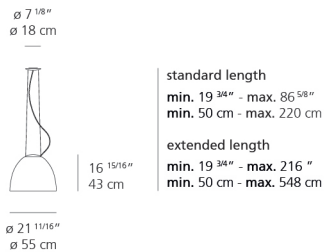

### Specifications

Delivered lumens	1816lm
Light output ratio	43.23lm/W
Power consumption	43.4W
Led type	40W C.O.B.*
CCT (Correlated Color Temperature)	3000K
CRI (Color Rendering Index)	>93
Life expectancy	50000Hrs
Control type	Dimmable 0-10V
Input Voltage	120-277V
Driver	ADVANCE - 1 x XI050C105V052DNM1

### Dimensions

### Luminaire weight

5.73 lbs / 2.6 kg

Red = Max Cd. Through Vertical plane

Blue = Max Cd. Through Horizontal plane