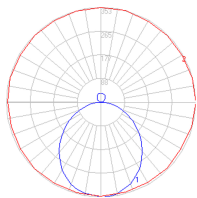

Luminaire weight

4.96 lbs / 2.25 kg

Warranty

5 year Limited warranty,
Upon registration. Click here
to register your purchase.

Red = Max Cd. Through Vertical plane

Blue = Max Cd. Through Horizontal plane